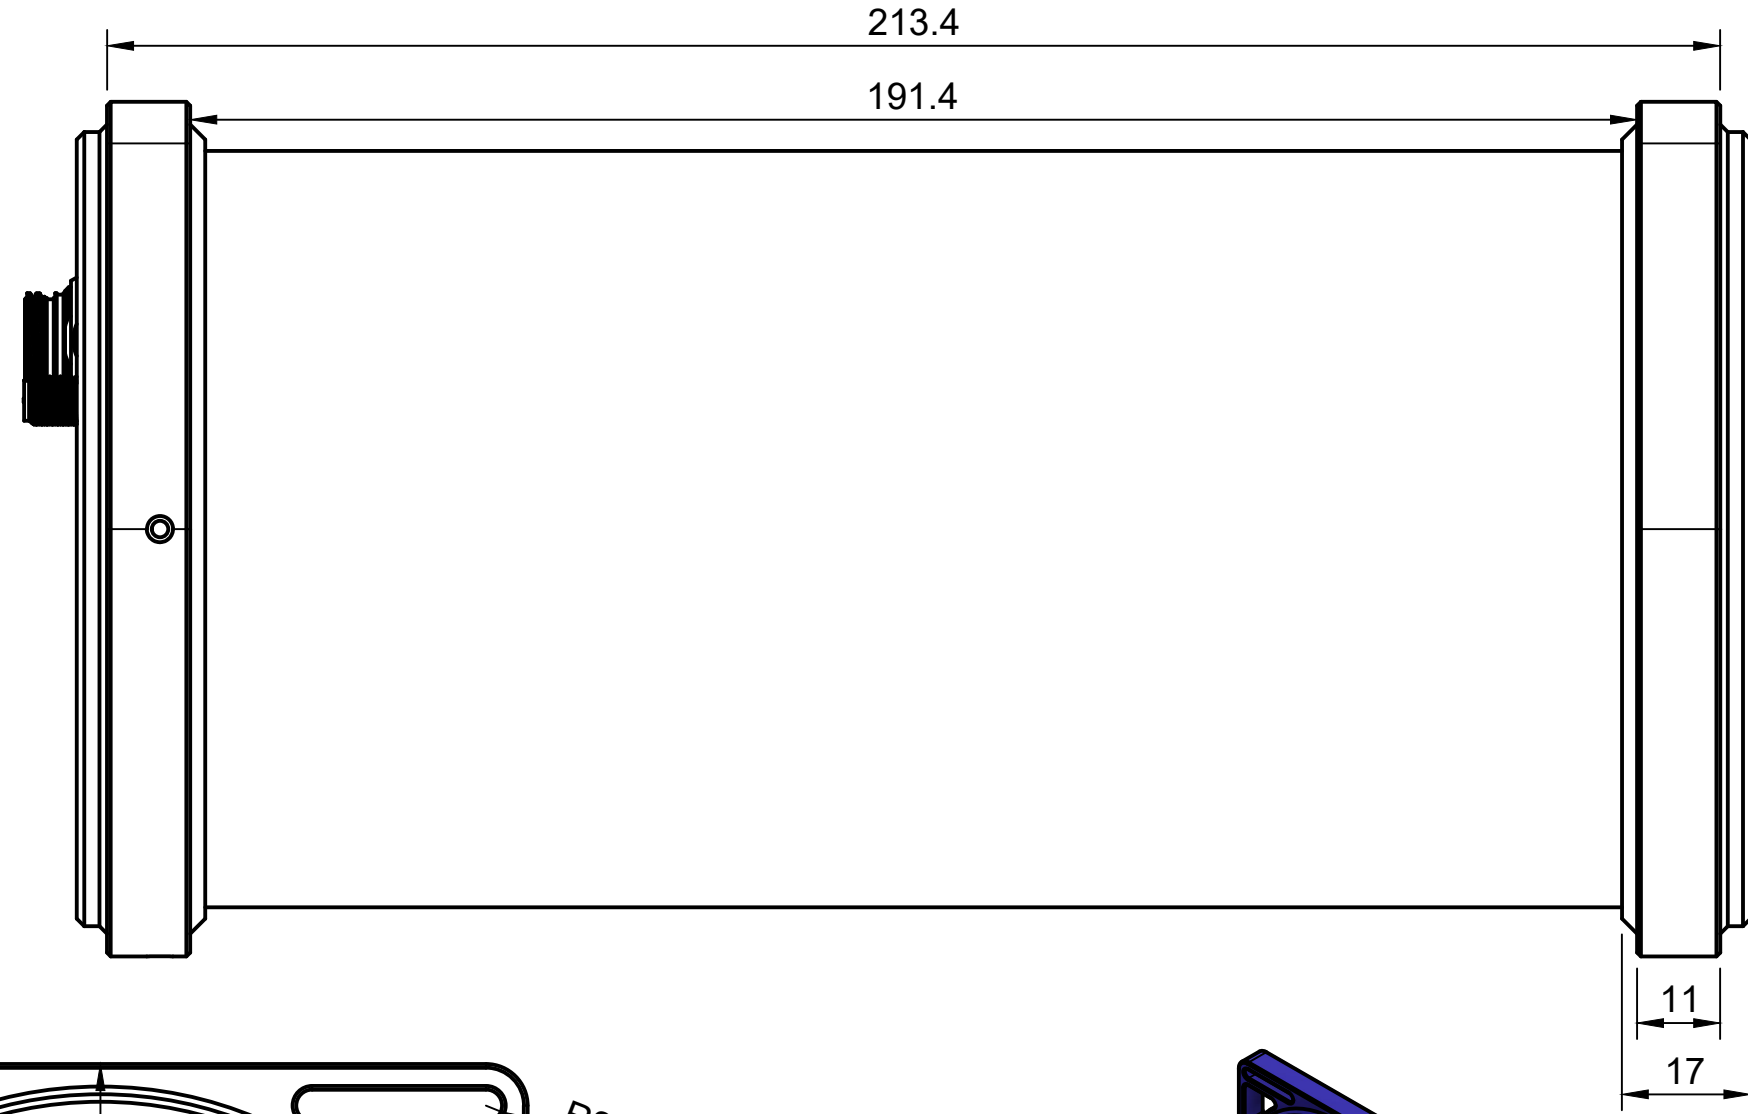

Versie
3

Outer diameter Carbon tube: 100MM

	Title	Material	Units	Scale
	MS-350 V3	Aluminium and Carbon	MM	1:1
	Drawn By	Tolerances	Sheet	Sheet size
	Sven Zuidema	NEN-ISO 2768-mK	1/1	A3
Contact information	Comments			
Medusa Radiometrics B.V. Skagerrak 26 9723 JR Groningen +31150-5770280 Info@medusa-online.com WWW.medusa-online.com				