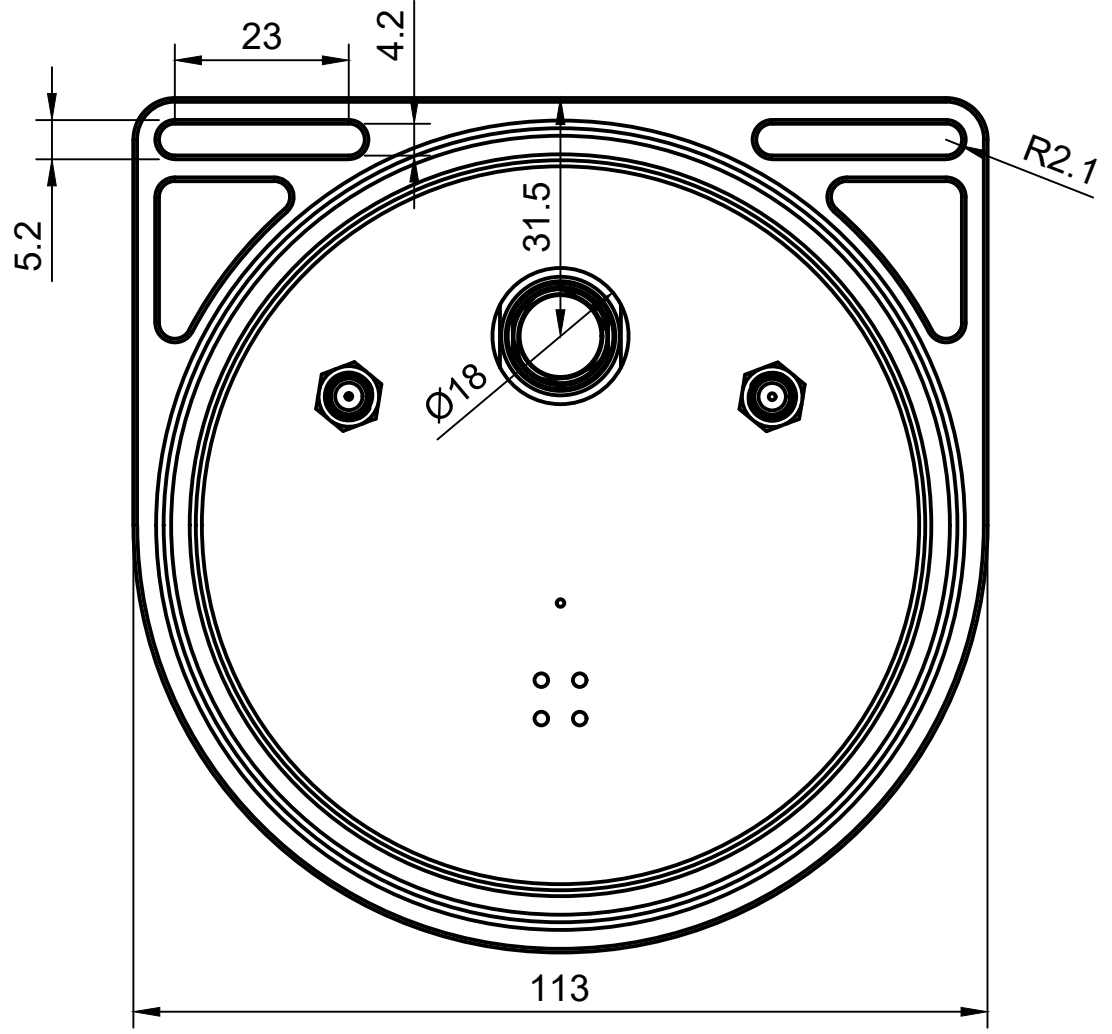

Versie
3

Outer diameter Carbon tube: 100MM

	Title	Material	Units	Scale
	MS-350 V3	Aluminium and Carbon	MM	1:1
	Drawn By	Tolerances	Sheet	Sheet size
	Sven Zuidema	NEN-ISO 2768-mK	1/1	A3
Contact information	Comments			
Medusa Radiometrics B.V. Skagerrak 26 9723 JR Groningen +31150-5770280 Info@medusa-online.com WWW.medusa-online.com				