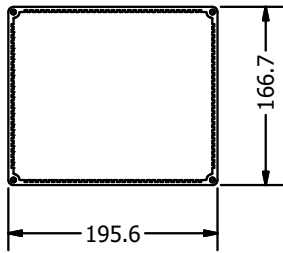

DRAWN Mika Schimmel	4-6-2021	Medusa Radiometrics		
CHECKED Steven van der Veeke				
QA		MS-4000 AGRS		
MFG				
APPROVED		SIZE A3	DWG NO 0707	REV
All dimensions in millimeters (mm)		SCALE 1 / 5	SHEET 1 OF 3	

DRAWN Mika Schimmel	4-6-2021	Medusa Radiometrics		
CHECKED Steven van der Veeke				
QA		TITLE MS-4000 AGRS		
MFG		SIZE A4	DWG NO 0707	REV
APPROVED		SCALE 1 / 5		SHEET 2 OF 3
All dimensions in millimeters (mm)				

DRAWN Mika Schimmel	4-6-2021	Medusa Radiometrics		
CHECKED Steven van der Veeke				
QA		MS-4000 AGRS		
MFG		SIZE A3	DWG NO 0707	REV
APPROVED		SCALE 1 / 5	SHEET 3 OF 3	
All dimensions in millimeters (mm)				