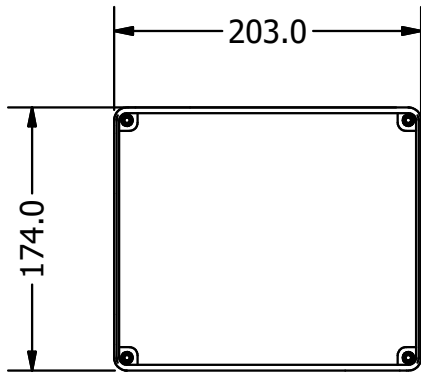

DRAWN Mika Schimmel	4-6-2021	Medusa Radiometrics		
CHECKED Steven van der Veeke				
QA		MS-4000 AGRS		
MFG				
APPROVED		SIZE A3	DWG NO 0707	REV
All dimensions in millimeters (mm)		SCALE 1 / 5	SHEET 1 OF 3	

DRAWN Mika Schimmel	4-6-2021	Medusa Radiometrics		
CHECKED Steven van der Veeke				
QA		TITLE MS-4000 AGRS		
MFG		SIZE A4	DWG NO 0707	REV
APPROVED		SCALE 1 / 5		SHEET 2 OF 3
All dimensions in millimeters (mm)				

DRAWN Mika Schimmel	4-6-2021	Medusa Radiometrics		
CHECKED Steven van der Veeke				
QA		MS-4000 AGRS		
MFG		SIZE A3	DWG NO 0707	REV
APPROVED		SCALE 1 / 5	SHEET 3 OF 3	
All dimensions in millimeters (mm)				