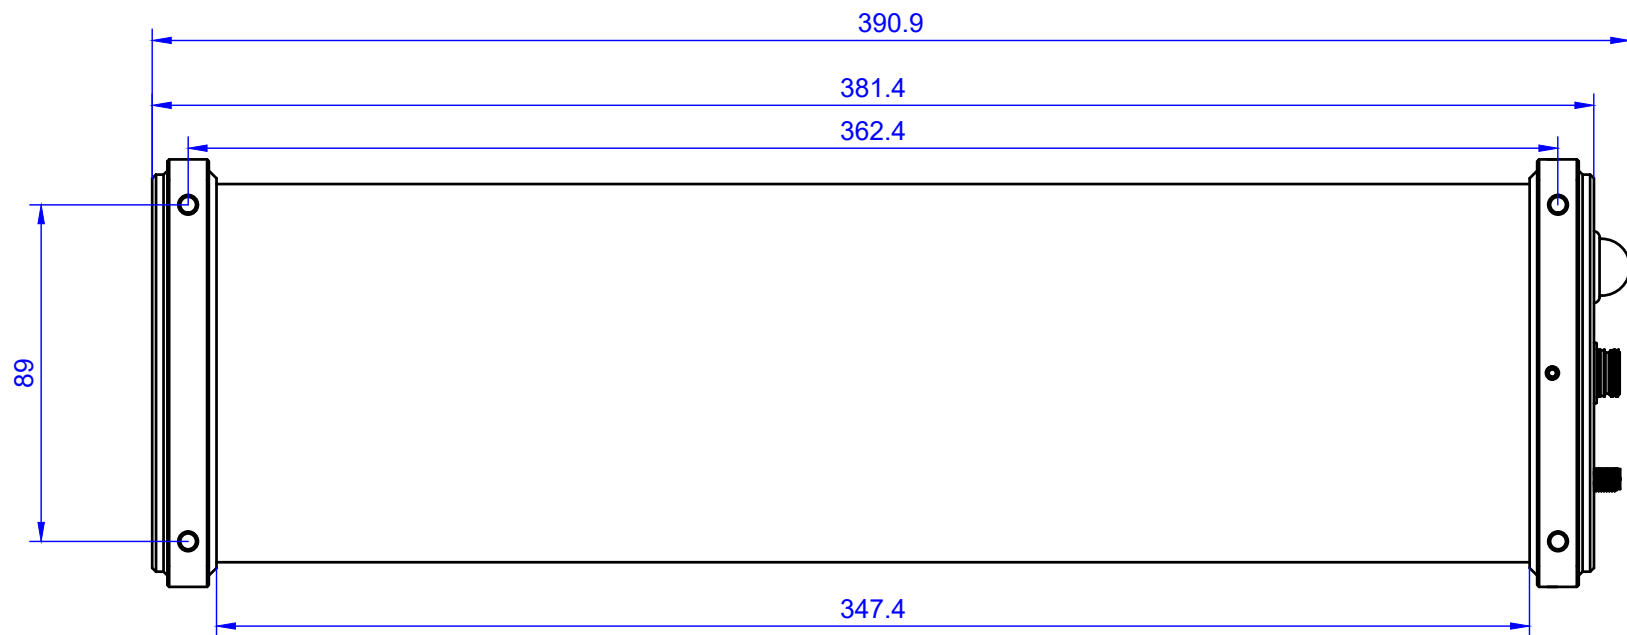

REV	Description	Date	author
1	First version	24-04-2026	Sven Zuidema

	Title	Material	Units	Scale
	MS-1000 Dimensions Drawing	Aluminium and Carbon	mm	1:2
	Drawn By	Tolerances	Sheet	Sheet size
	Sven Zuidema	-	1/1	A3
Contact information	Comments			
Medusa Radiometrics B.V. Skagerrak 26 9723 JR Groningen +31150-5770280 Info@medusa-online.com WWW.medusa-online.com				