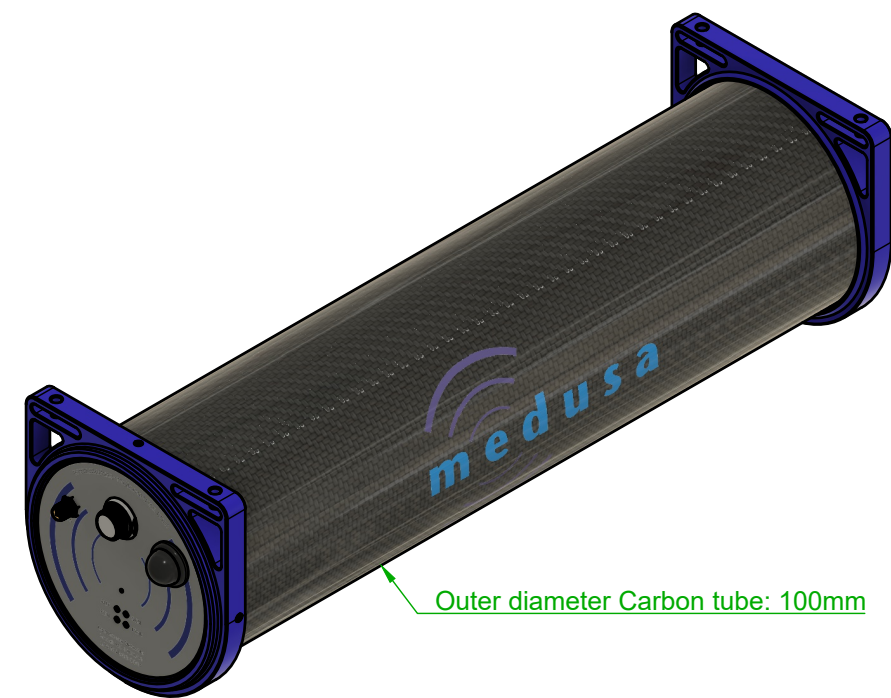

REV	Description	Date	author
1	First version	24-04-2026	Sven Zuidema

	Title	Material	Units	Scale
	MS-1000 Dimensions Drawing	Aluminium and Carbon	mm	1:2
	Drawn By	Tolerances	Sheet	Sheet size
	Sven Zuidema	-	1/1	A3
Contact information	Comments			
Medusa Radiometrics B.V. Skagerrak 26 9723 JR Groningen +31150-5770280 Info@medusa-online.com WWW.medusa-online.com				