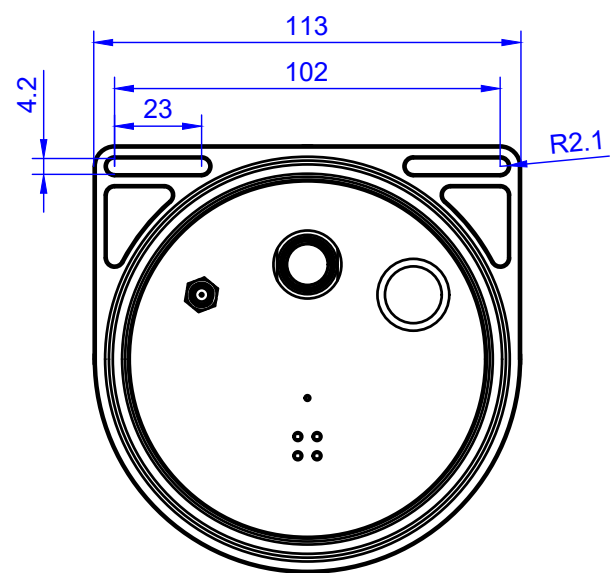

REV	Description	Date	author
1	First version	24-04-2026	Sven Zuidema

	Title	Material	Units	Scale
	MS-1000 Dimensions Drawing	Aluminium and Carbon	mm	1:2
	Drawn By	Tolerances	Sheet	Sheet size
	Sven Zuidema	-	1/1	A3
Contact information	Comments			
Medusa Radiometrics B.V. Skagerrak 26 9723 JR Groningen +31150-5770280 Info@medusa-online.com WWW.medusa-online.com				