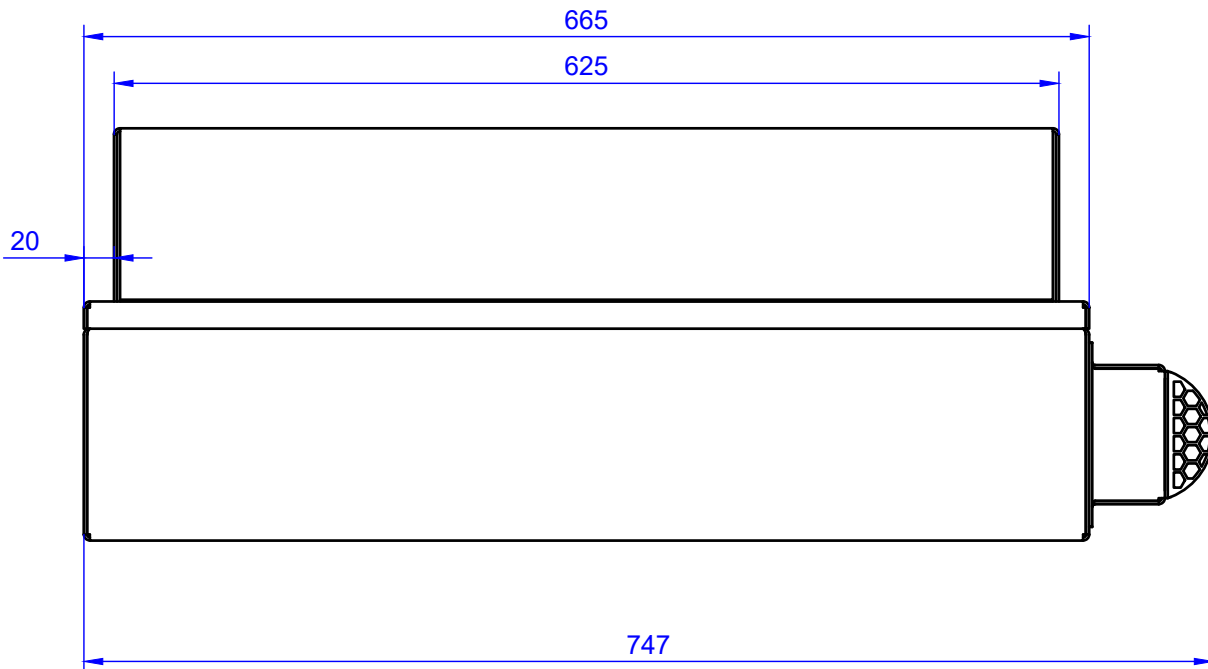

REV	Description	Date	author
1	First version	24-04-2026	Sven Zuidema

	Title	Material	Units	Scale
	MS-20.000 Dimensions Drawing	Aluminium	mm	1:5
	Drawn By	Tolerances	Sheet	Sheet size
	Sven Zuidema	-	1/1	A3
Contact information	Comments			
Medusa Radiometrics B.V. Skagerrak 26 9723 JR Groningen +31150-5770280  Info@medusa-online.com WWW.medusa-online.com				