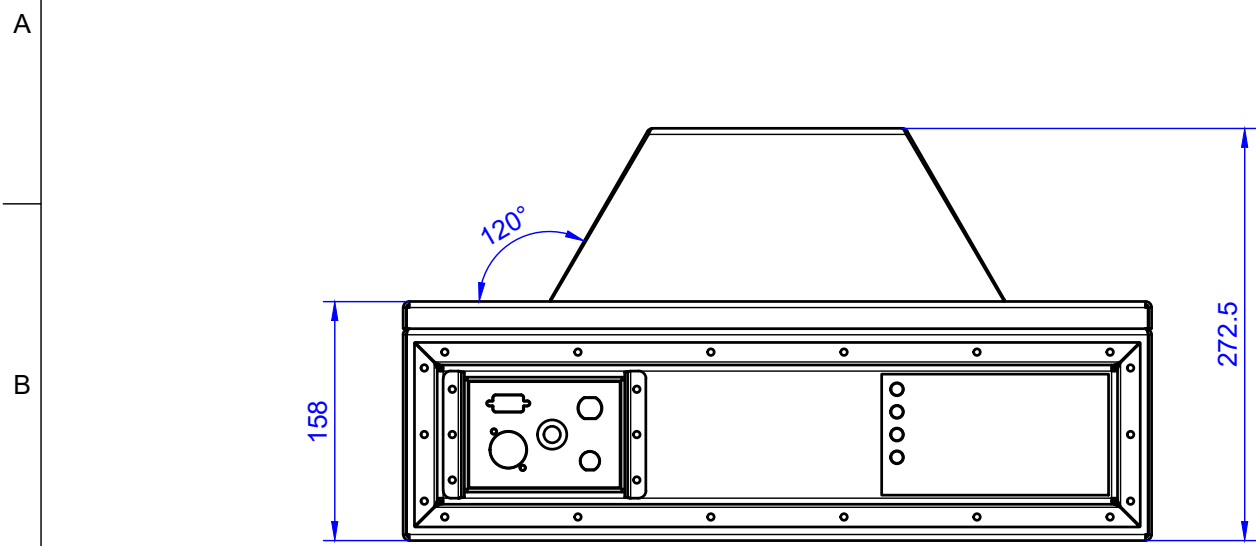

REV	Description	Date	author
1	First version	24-04-2026	Sven Zuidema

	Title	Material	Units	Scale
	MS-20.000 Dimensions Drawing	Aluminium	mm	1:5
	Drawn By	Tolerances	Sheet	Sheet size
	Sven Zuidema	-	1/1	A3
Contact information	Comments			
Medusa Radiometrics B.V. Skagerrak 26 9723 JR Groningen +31150-5770280  Info@medusa-online.com WWW.medusa-online.com				