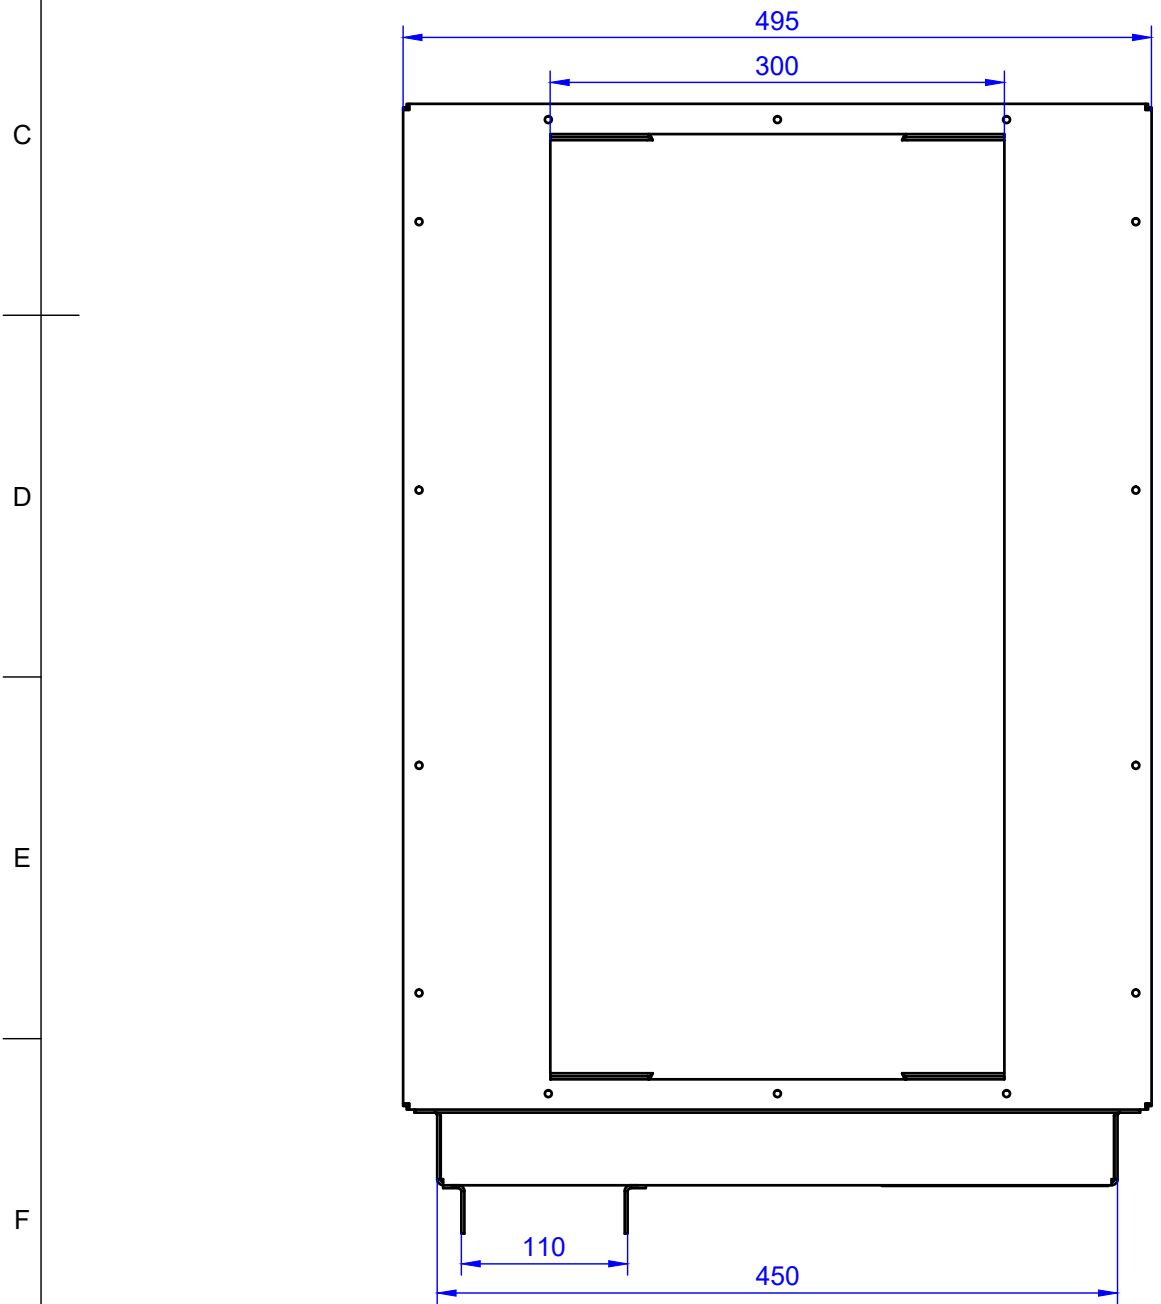

REV	Description	Date	author
1	First version	24-04-2026	Sven Zuidema

	Title	Material	Units	Scale
	MS-20.000 Dimensions Drawing	Aluminium	mm	1:5
	Drawn By	Tolerances	Sheet	Sheet size
	Sven Zuidema	-	1/1	A3
Contact information	Comments			
Medusa Radiometrics B.V. Skagerrak 26 9723 JR Groningen +31150-5770280  Info@medusa-online.com WWW.medusa-online.com				