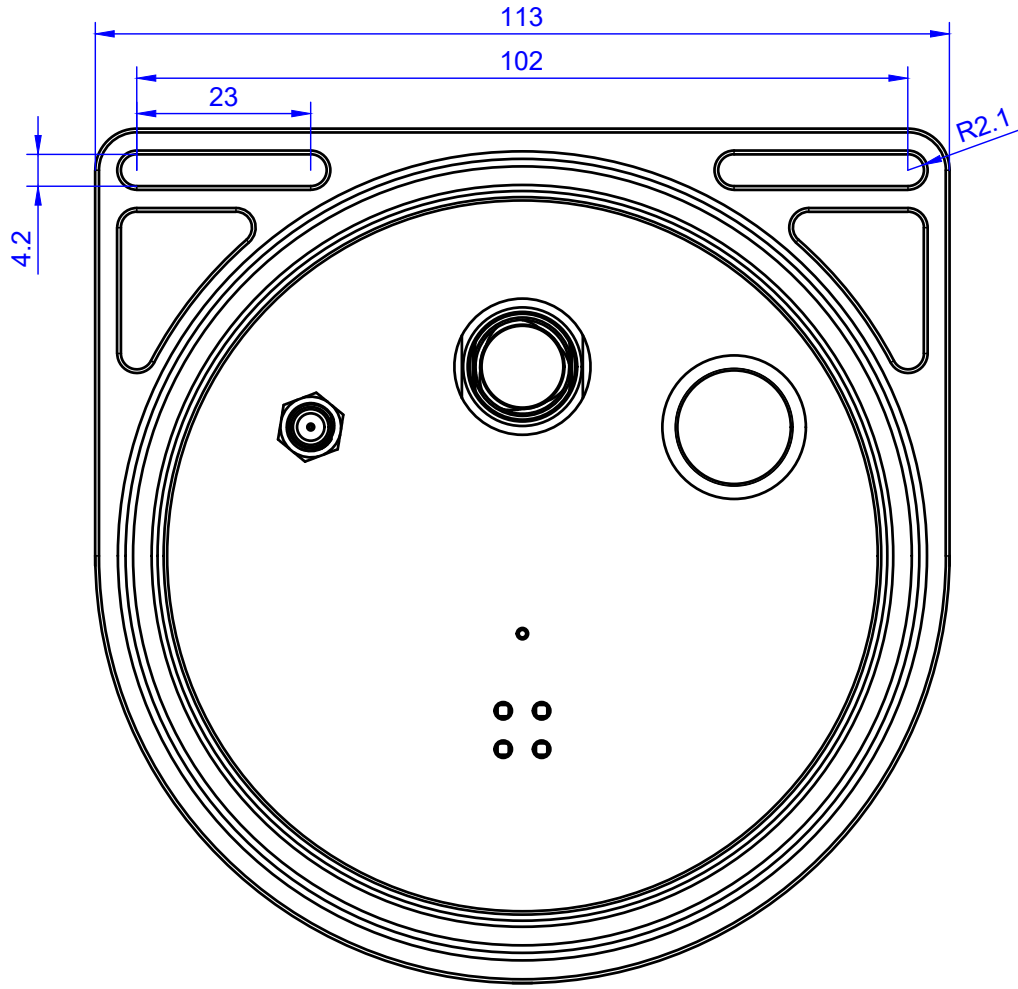

REV	Description	Date	author
1	First version	24-04-2026	Sven Zuidema

	Title	Material	Units	Scale
	MS-700 Dimensions Drawing	Aluminium and Carbon	mm	1:1
	Drawn By	Tolerances	Sheet	Sheet size
	Sven Zuidema	-	1/1	A3
Contact information	Comments			
Medusa Radiometrics B.V. Skagerrak 26 9723 JR Groningen +31150-5770280 Info@medusa-online.com WWW.medusa-online.com				