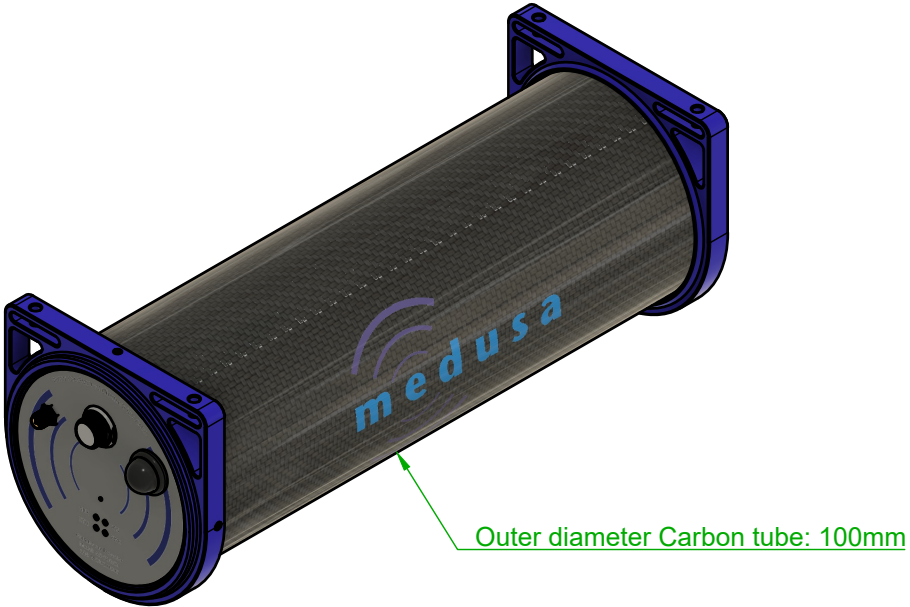

REV	Description	Date	author
1	First version	24-04-2026	Sven Zuidema

	Title	Material	Units	Scale
	MS-700 Dimensions Drawing	Aluminium and Carbon	mm	1:1
	Drawn By	Tolerances	Sheet	Sheet size
	Sven Zuidema	-	1/1	A3
Contact information	Comments			
Medusa Radiometrics B.V. Skagerrak 26 9723 JR Groningen +31150-5770280 Info@medusa-online.com WWW.medusa-online.com				