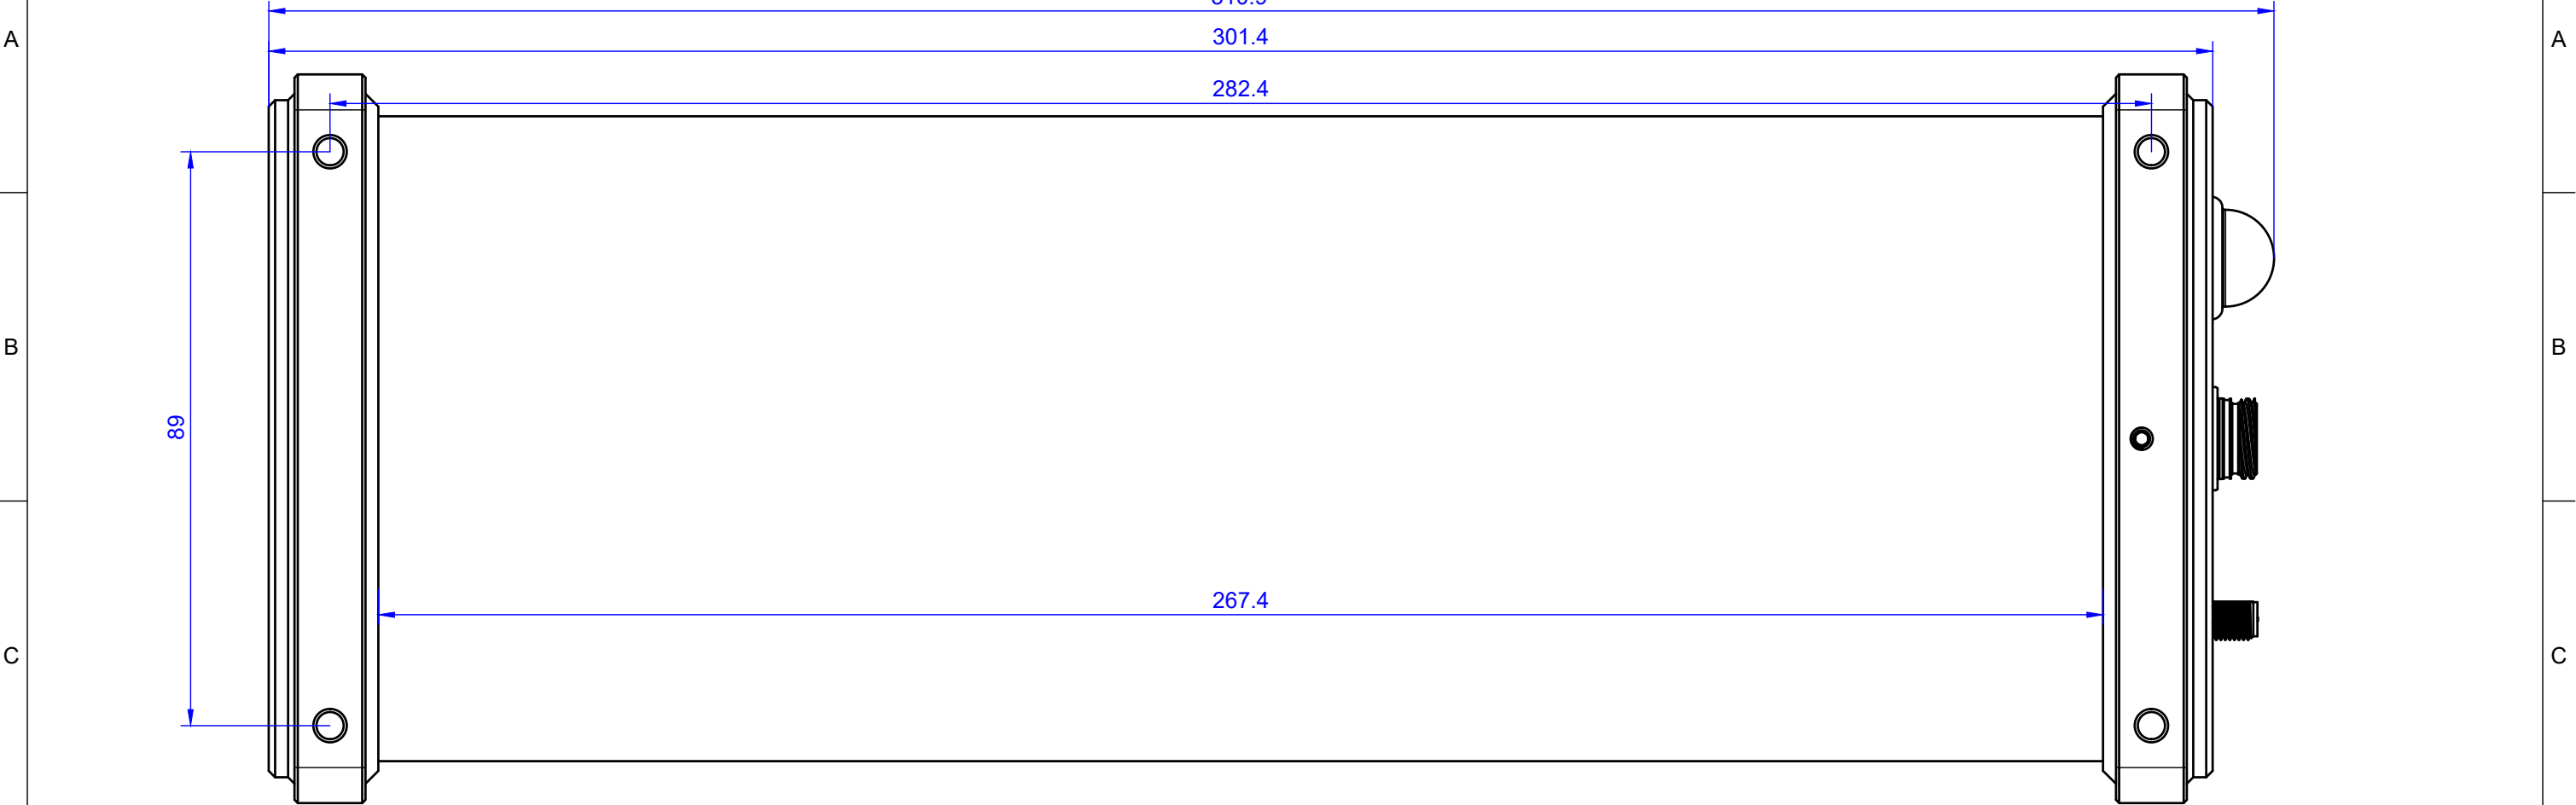

REV	Description	Date	author
1	First version	24-04-2026	Sven Zuidema

	Title	Material	Units	Scale
	MS-700 Dimensions Drawing	Aluminium and Carbon	mm	1:1
	Drawn By	Tolerances	Sheet	Sheet size
	Sven Zuidema	-	1/1	A3
Contact information	Comments			
Medusa Radiometrics B.V. Skagerrak 26 9723 JR Groningen +31150-5770280 Info@medusa-online.com WWW.medusa-online.com				