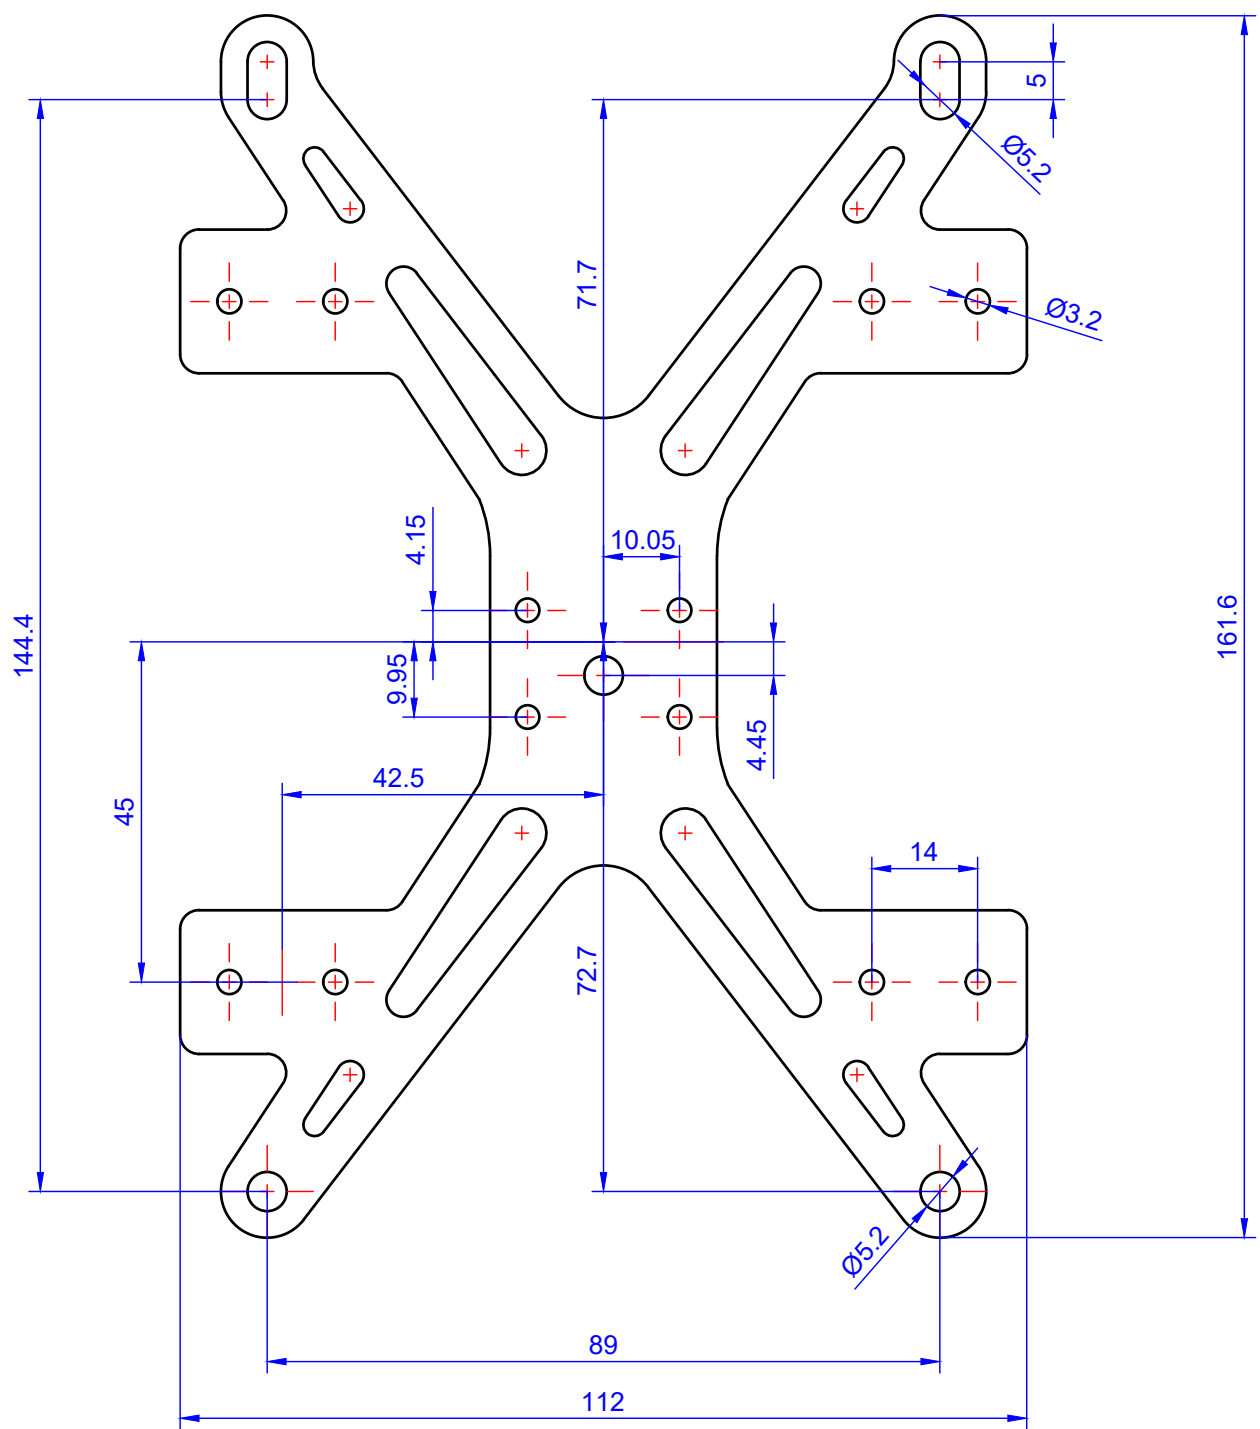

REV	Description	Date	author
1	First version	16-04-2026	Sven Zuidema

	Title	Material	Units	Scale
	Drone plaat MS-100 Drawing	Aluminium	mm	1:1
	Drawn By	Tolerances	Sheet	Sheet size
	Sven Zuidema	-	1/1	A3
Contact information	Comments			
Medusa Radiometrics B.V. Skagerrak 26 9723 JR Groningen +31150-5770280 Info@medusa-online.com WWW.medusa-online.com				