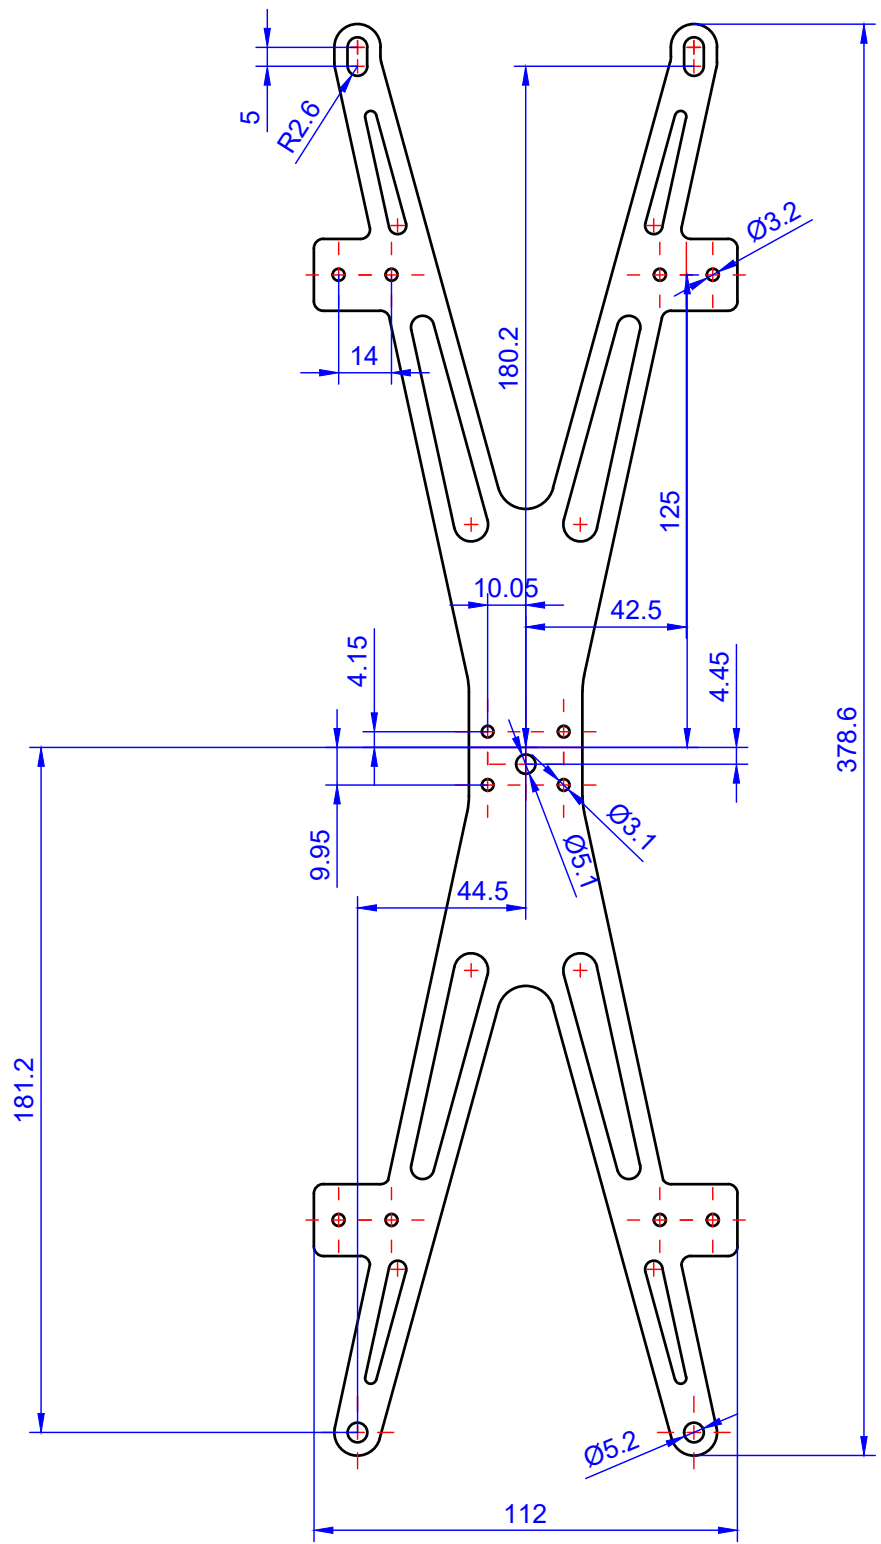

REV	Description	Date	author
1	First version	17-04-2026	Sven Zuidema

Title	Material	Units	Scale
Drone plaat MS-1000 Drawing	Aluminium	mm	1:2
Drawn By	Tolerances	Sheet	Sheet size
Sven Zuidema	-	1/1	A3
Contact information	Comments		
Medusa Radiometrics B.V. Skagerrak 26 9723 JR Groningen +31150-5770280  Info@medusa-online.com WWW.medusa-online.com			