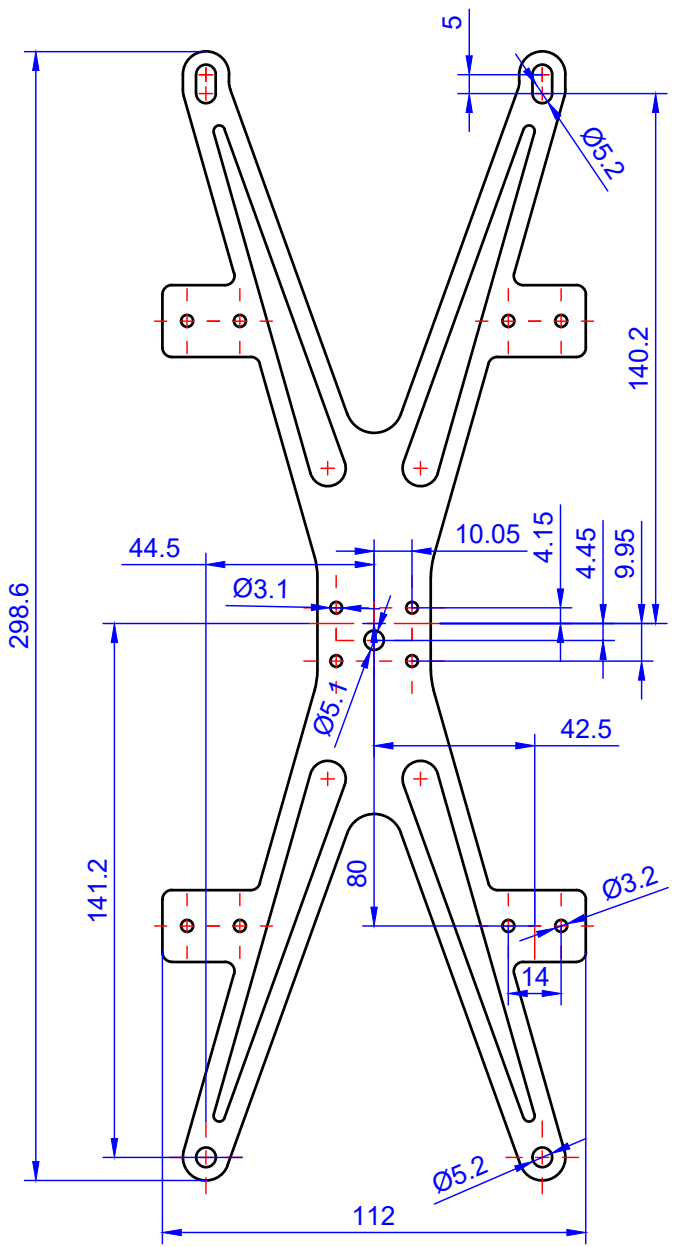

REV	Description	Date	author
1	First version	17-04-2026	Sven Zuidema

	Title	Material	Units	Scale
	Drone plaat MS-700 Drawing	Aluminium	mm	1:2
	Drawn By	Tolerances	Sheet	Sheet size
	Sven Zuidema	-	1/1	A3
Contact information	Comments			
Medusa Radiometrics B.V. Skagerrak 26 9723 JR Groningen +31150-5770280 Info@medusa-online.com WWW.medusa-online.com				